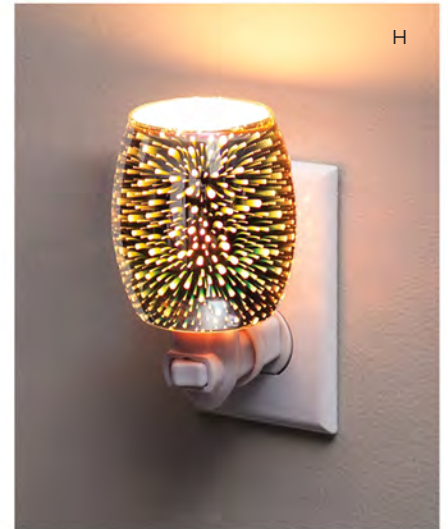

Prepare for Saint Nick's arrival with playful home décor, luminescent accents, and **Just Add Color™** milk-and-cookie sets. Use included food-safe markers to personalize the design before baking in an oven to make your art permanent!