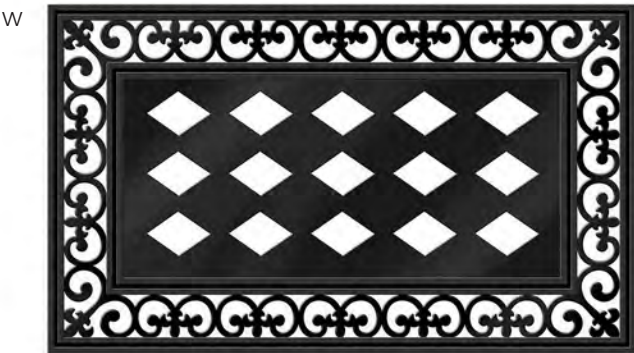

\$12.10

K

**K. HALLOWEEN WITCH BURLAP
DOOR DÉCOR**

21.5"W x 31"H

2DHBE1226

\$54.99

Sassafras®

EVERYDAY INSERTS

FALL INSERTS

STANDARD FRAMES

SEASONAL FRAMES

FRAMES AND MATS SOLD SEPARATELY

Visit us online for hundreds more insert design options!

Sassafras®

WINTER INSERTS

HOLIDAY INSERTS