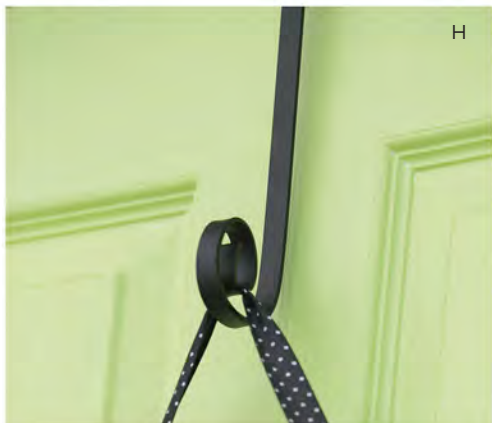

G. GARDEN FLAG STAND
17.5"W x 44"H
21000 $8.40

H. METAL DOOR DÉCOR™ HANGER
4"W x 0.5"H x 8"D
20059 $5.50

I. COPPER FINISH FLEUR-DE-LIS FLAGPOLE WITH CAST IRON FINIAL
58"W x 1.7"D
01143 $15.99

K. CLASSIC WOODEN FLAG POLE WITH RING
56"W x 1.7"D
01000 $11.99

L. TWO-POSITION BRONZE CAST IRON BRACKET
5.5"W x 2.5"H x 6.5"D
03048 $10.99

N. SWIRL GARDEN FLAG STAND BASE
12"W x 5.5"H x 12"D
01021 $16.49

O. 40 BATTERY-POWERED MULTICOLOR STRING LIGHTS, SILVER WIRE
78" WIRE LENGTH
65C33 $9.89

Don't forget to stock up on hardware essentials for the season, including flag poles, garden stakes, decorative bases, and more!