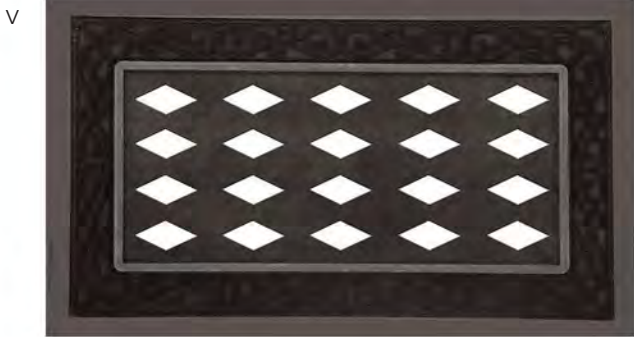

\$12.10

K

**K. HALLOWEEN WITCH BURLAP
DOOR DÉCOR**

21.5"W x 31"H

2DHBE1226

\$54.99

Sassafras®

EVERYDAY INSERTS

FALL INSERTS

STANDARD FRAMES

SEASONAL FRAMES

FRAMES AND MATS SOLD SEPARATELY

Visit us online for hundreds more insert design options!

Sassafras®

WINTER INSERTS

HOLIDAY INSERTS